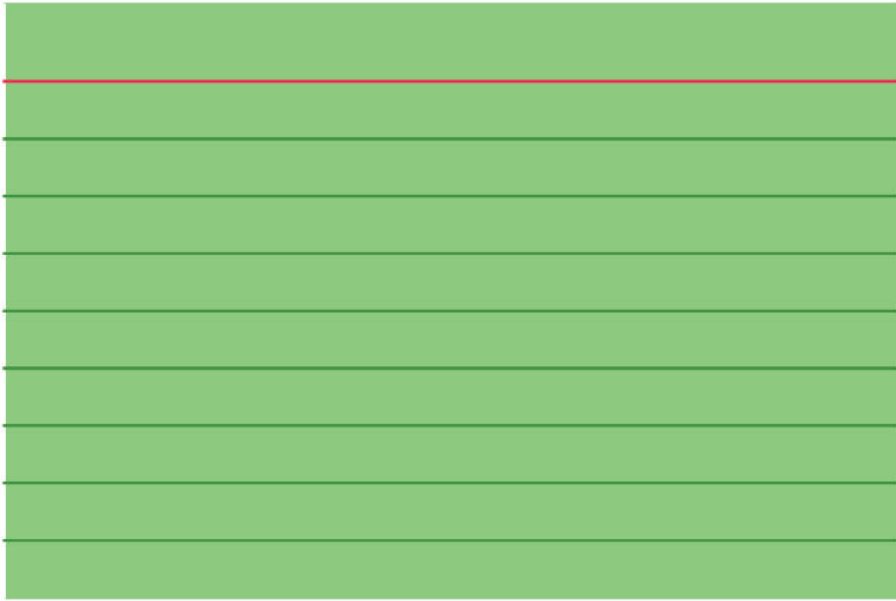

BLANK INDEX CARDS (4 x 6)