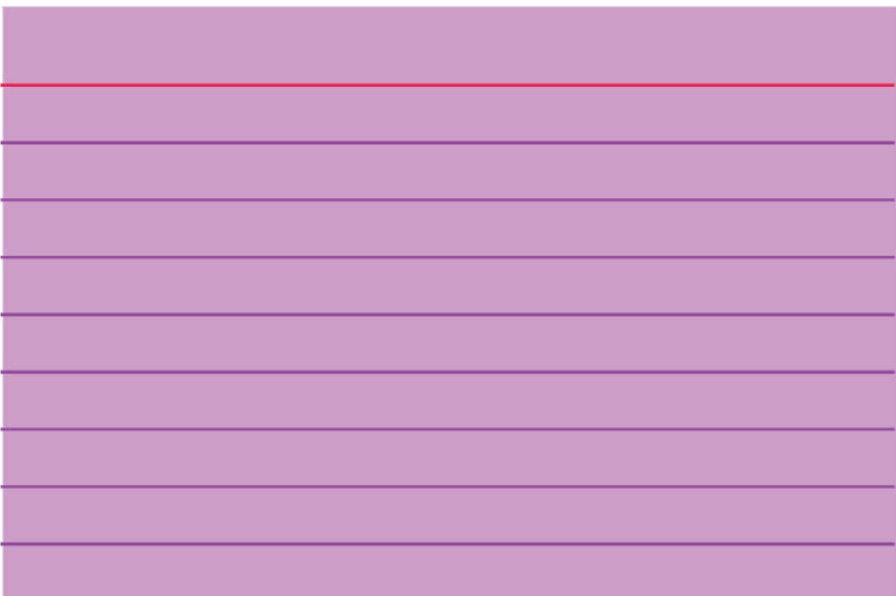

BLANK INDEX CARDS (4 x 6)