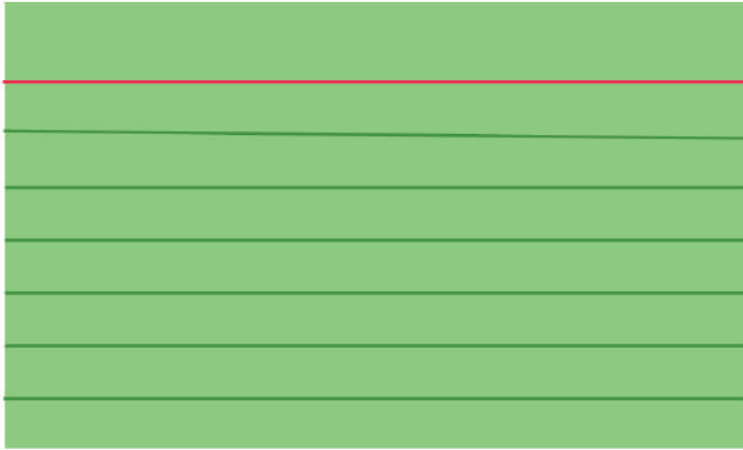

BLANK INDEX CARDS (3 x 5)

BLANK INDEX CARDS (3 x 5)

BLANK INDEX CARDS (3 x 5)

BLANK INDEX CARDS (3 x 5)

BLANK INDEX CARDS (4 x 6)

A rectangular index card template with a black border. It features a red horizontal line near the top, followed by ten blue horizontal lines, creating eleven rows for writing.

A rectangular index card template with a black border. It features a red horizontal line near the top, followed by ten blue horizontal lines, creating eleven rows for writing.

A rectangular index card template with a black border. It features a red horizontal line near the top, followed by ten blue horizontal lines, creating eleven rows for writing.

BLANK INDEX CARDS (4 x 6)

A rectangular box representing a blank index card. It has a thin black border. A horizontal red line is drawn across the top portion of the box, approximately one-fifth of the way down from the top edge, creating a header area.

A rectangular box representing a blank index card. It has a thin black border. A horizontal red line is drawn across the top portion of the box, approximately one-fifth of the way down from the top edge, creating a header area.