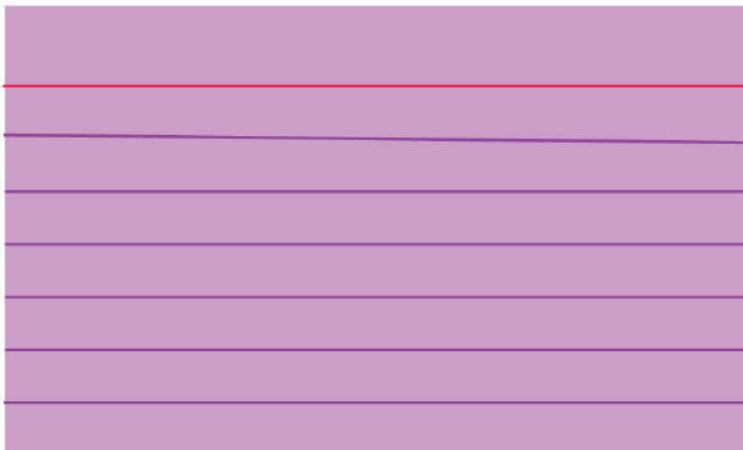

BLANK INDEX CARDS (3 x 5)

BLANK INDEX CARDS (3 x 5)

BLANK INDEX CARDS (3 x 5)

BLANK INDEX CARDS (3 x 5)

BLANK INDEX CARDS (4 x 6)

A rectangular index card template with a black border. It features a red horizontal line near the top, followed by ten blue horizontal lines, creating eleven rows for writing.

A rectangular index card template with a black border. It features a red horizontal line near the top, followed by ten blue horizontal lines, creating eleven rows for writing.

A rectangular index card template with a black border. It features a red horizontal line near the top, followed by ten blue horizontal lines, creating eleven rows for writing.

BLANK INDEX CARDS (4 x 6)

A rectangular box representing a blank index card. It has a thin black border. A horizontal red line is drawn across the top portion of the box, approximately one-fifth of the way down from the top edge, creating a header area.

A rectangular box representing a blank index card. It has a thin black border. A horizontal red line is drawn across the top portion of the box, approximately one-fifth of the way down from the top edge, creating a header area.