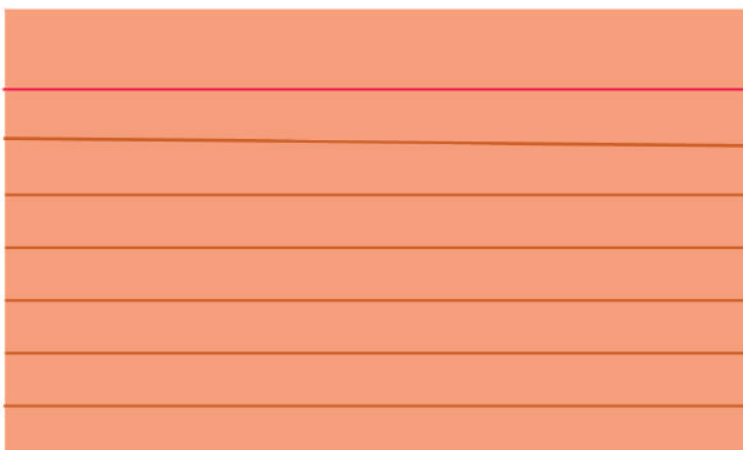

BLANK INDEX CARDS (3 x 5)

BLANK INDEX CARDS (3 x 5)

BLANK INDEX CARDS (3 x 5)

BLANK INDEX CARDS (3 x 5)

BLANK INDEX CARDS (4 x 6)

A rectangular index card template with a black border. It features a red horizontal line near the top, followed by ten blue horizontal lines, creating eleven rows for writing.

A rectangular index card template with a black border. It features a red horizontal line near the top, followed by ten blue horizontal lines, creating eleven rows for writing.

A rectangular index card template with a black border. It features a red horizontal line near the top, followed by ten blue horizontal lines, creating eleven rows for writing.

BLANK INDEX CARDS (4 x 6)

A rectangular box representing a blank index card. It has a thin black border. A horizontal red line is drawn across the top portion of the box, approximately one-fifth of the way down from the top edge, creating a header area.

A rectangular box representing a blank index card. It has a thin black border. A horizontal red line is drawn across the top portion of the box, approximately one-fifth of the way down from the top edge, creating a header area.