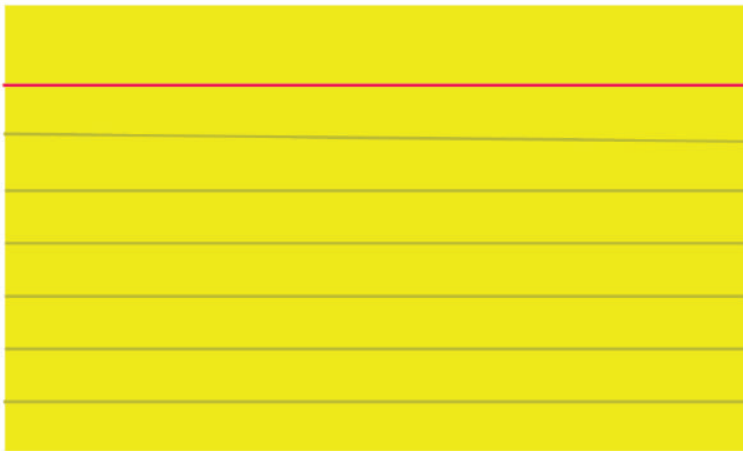

BLANK INDEX CARDS (3 x 5)

BLANK INDEX CARDS (3 x 5)

BLANK INDEX CARDS (3 x 5)

BLANK INDEX CARDS (3 x 5)

BLANK INDEX CARDS (4 x 6)

A rectangular index card template with a black border. It features a red horizontal line near the top, followed by ten blue horizontal lines, creating eleven rows for writing.

A rectangular index card template with a black border. It features a red horizontal line near the top, followed by ten blue horizontal lines, creating eleven rows for writing.

A rectangular index card template with a black border. It features a red horizontal line near the top, followed by ten blue horizontal lines, creating eleven rows for writing.

BLANK INDEX CARDS (4 x 6)

A rectangular box representing a blank index card. It has a thin black border. A horizontal red line is drawn across the top portion of the box, approximately one-fifth of the way down from the top edge, creating a header area.

A rectangular box representing a blank index card. It has a thin black border. A horizontal red line is drawn across the top portion of the box, approximately one-fifth of the way down from the top edge, creating a header area.